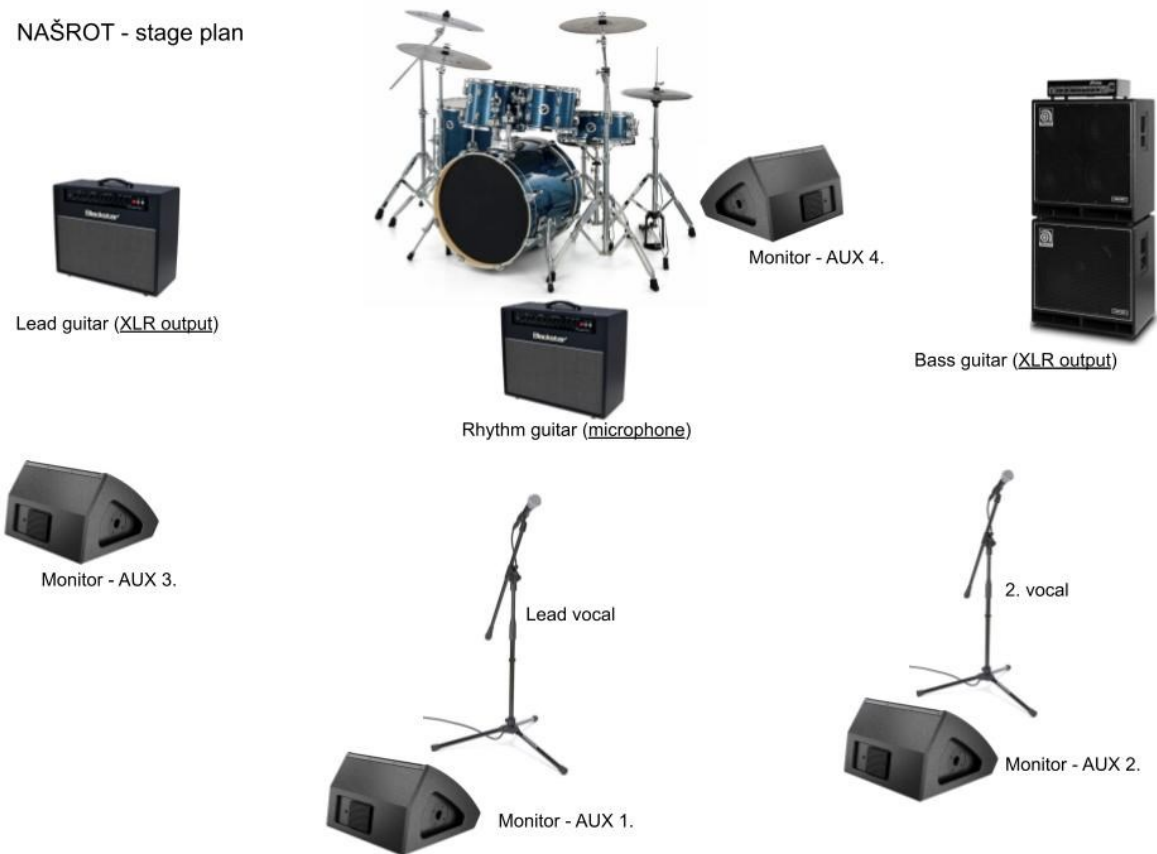

NAŠROT - stage plan

Inputs list

| Drums | |
|------------|---------------|
| Snare drum | 1x microphone |
| Bass drum | 1x microphone |
| 2x Tom-tom | 2x microphone |
| Floor tom | 1x microphone |
| Owerheads | 2x microphone |
| Hi-Hat | 1x microphone |

| Guitars | |
|---------------|---------------|
| Lead guitar | 1x XLR output |
| Rhythm guitar | 1x microphone |
| Bass guitar | 1x XLR output |

| Vocals | |
|--------------|---------------|
| Lead vocal | 1x microphone |
| Second vocal | 1x microphone |

Monitors : 4x independent monitor (4x AUX).